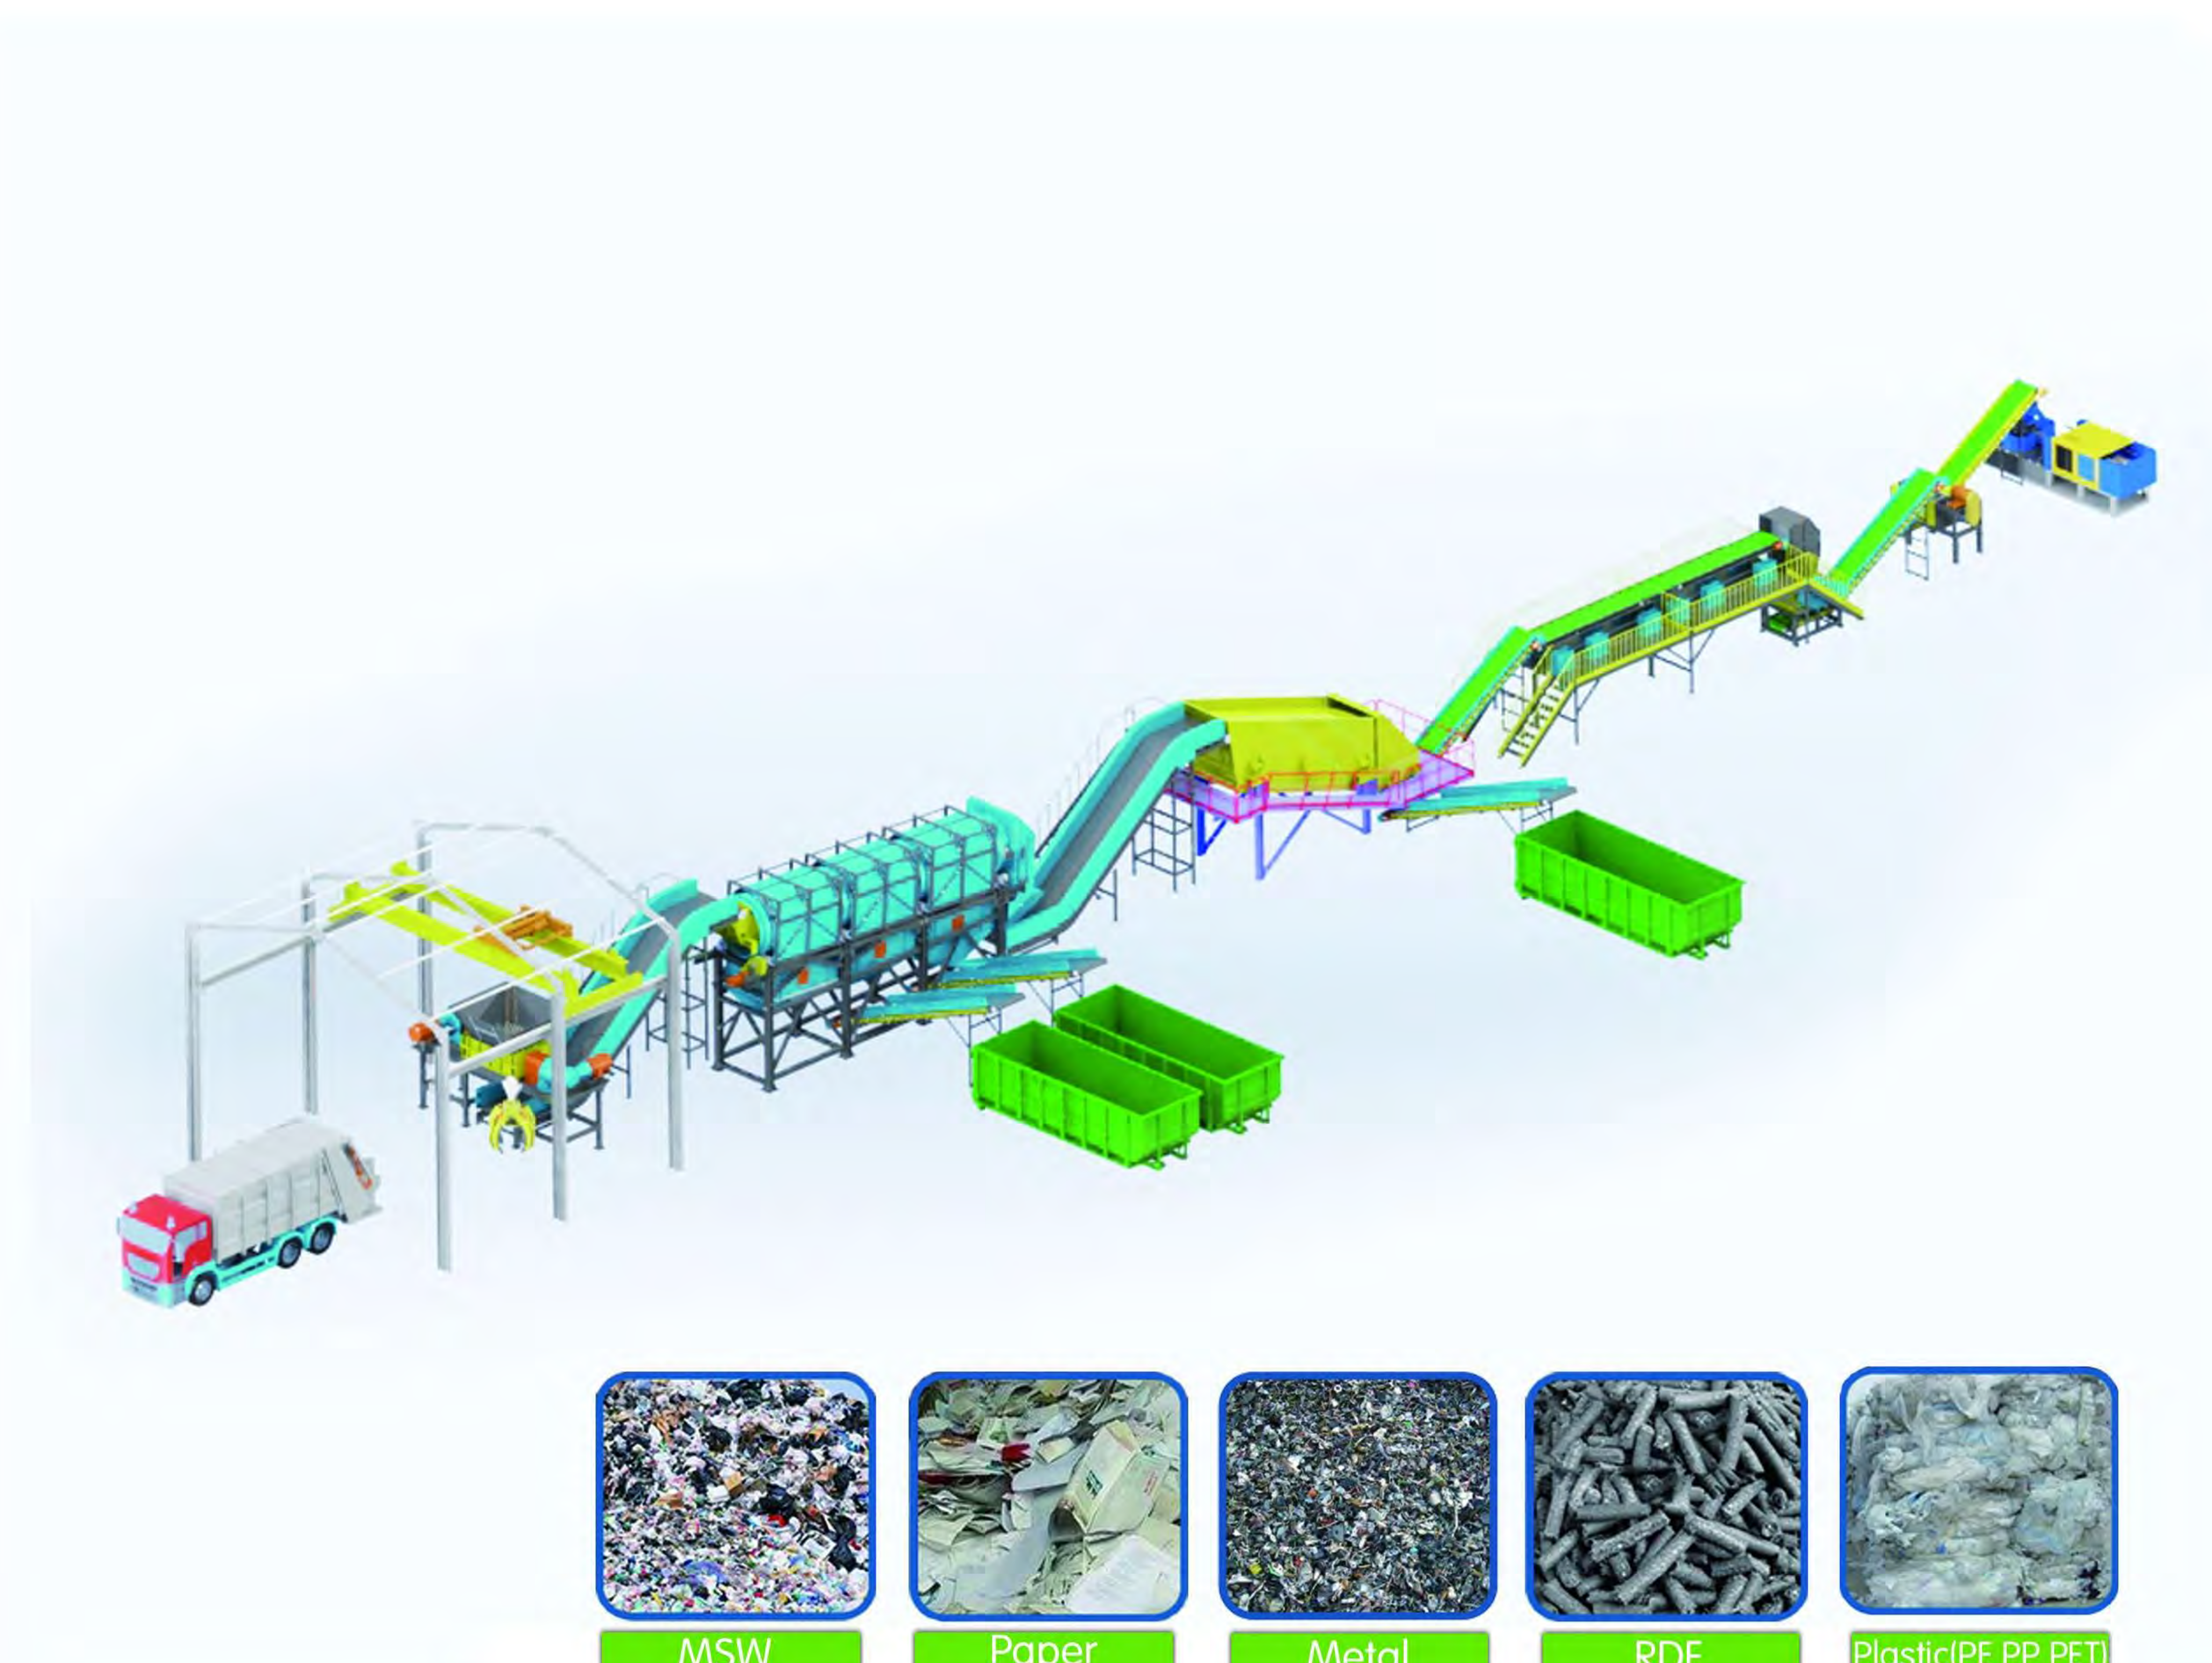

**环创** 生活垃圾分选+RDF线  
Municipal Solid Waste Sorting+RDF System

生活垃圾成分复杂多变，可回收价值组分各不相同，环创生活垃圾分选+RDF线的主要作用是将生活垃圾分选出纸张，塑料，铁，铝等有回收价值的废料后，将剩下的可燃物粉碎为RDF为汽化发电厂或水泥厂提供再生燃料。

MSW is including different complex composition, the renewable recycling fraction is different as well, It's the main function of Huangchuang Municipal Solid Waste Sorting+ RDF system to sort out the valuable waste paper, plastic, ferrous, non-ferrous and etc, then to make shredded Reuse Derived Fuel (RDF) for gasification power factory or cement factory from remained combustible material.

## 3 滚筒筛分机 Trommel Screen

生活垃圾被分为两路，大于80mm和小于80mm,筛网尺寸是可调整的。Household garbage will be divided into two fractions base on different size (one fraction will less 80mm as party above screen,one fraction will more 80mm as party under screen) , the sieve size will be able to adjust in according with real condition.

## 5 悬挂式磁选机 Hanging Magnetic Separator

主要用于从生活垃圾中选出铁。  
Mainly is used to sort out ferrous.

## 6 涡电流分选机 Eddy Current Separator

铝选机主要用于铝罐，铁罐，破碎物中铝，铜，铁，塑料等的分离。  
Mainly is used to sort out aluminum,copper and so on.