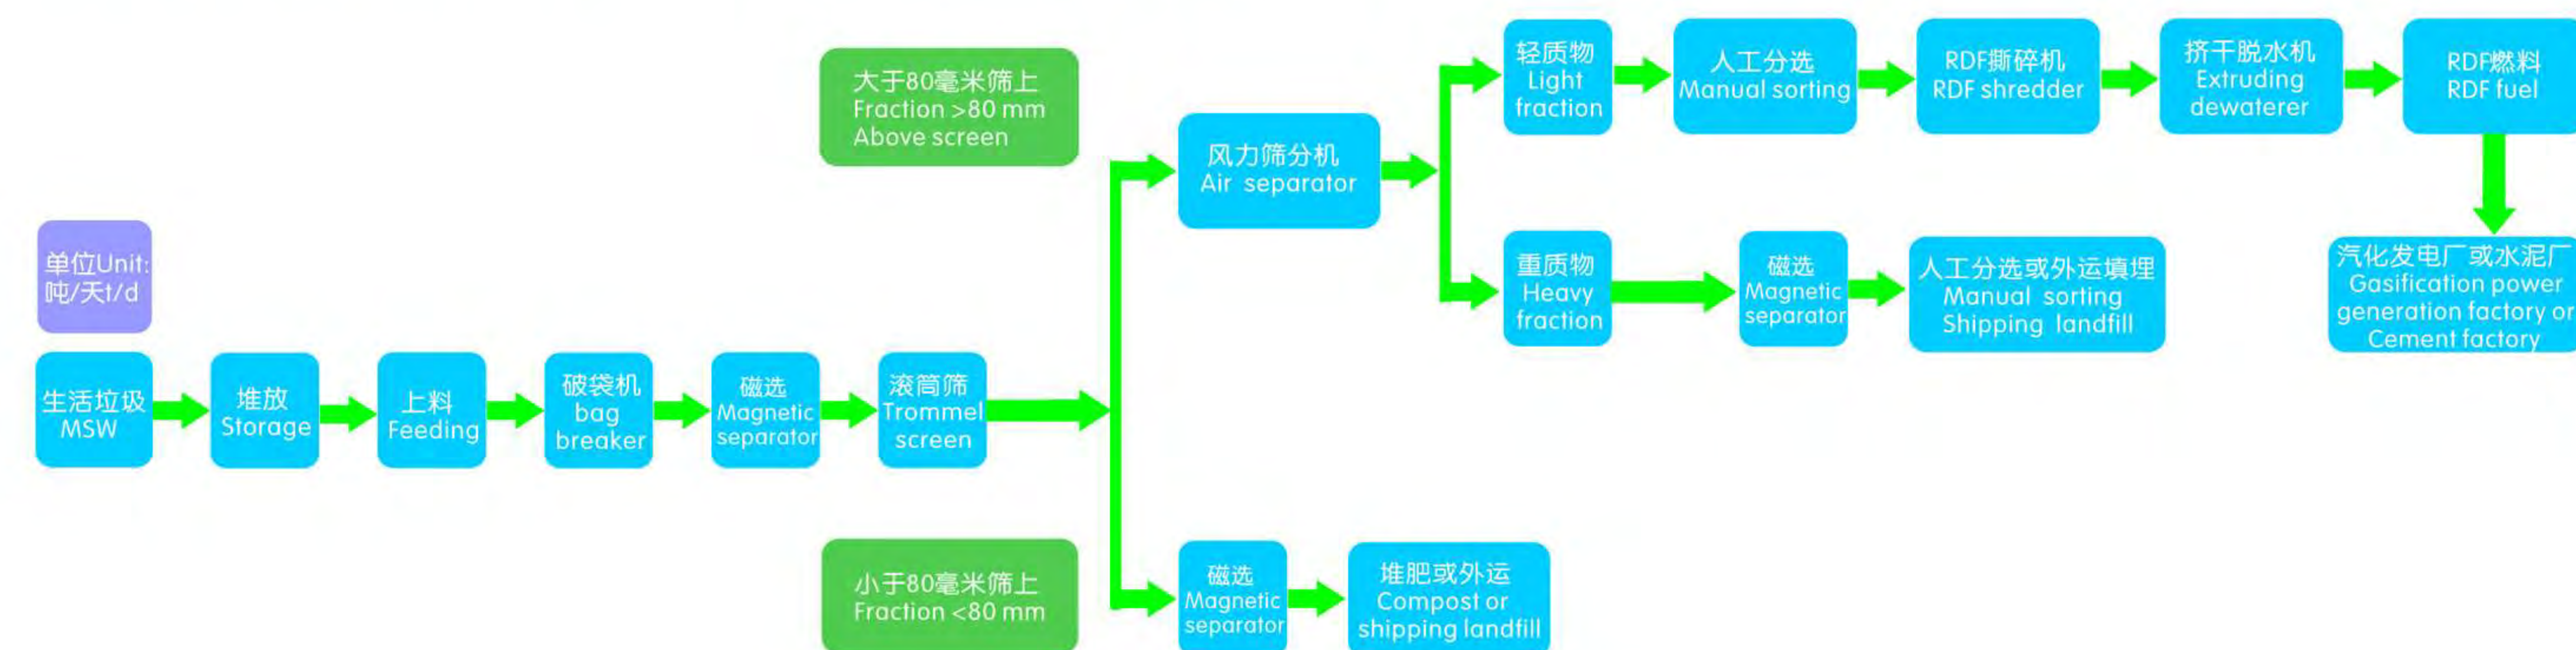

工艺流程图 Technology Process Flow

工艺流程可以根据实际情况进行调整。
We will be able to adjust our technology process flow in according to customers' real situation.