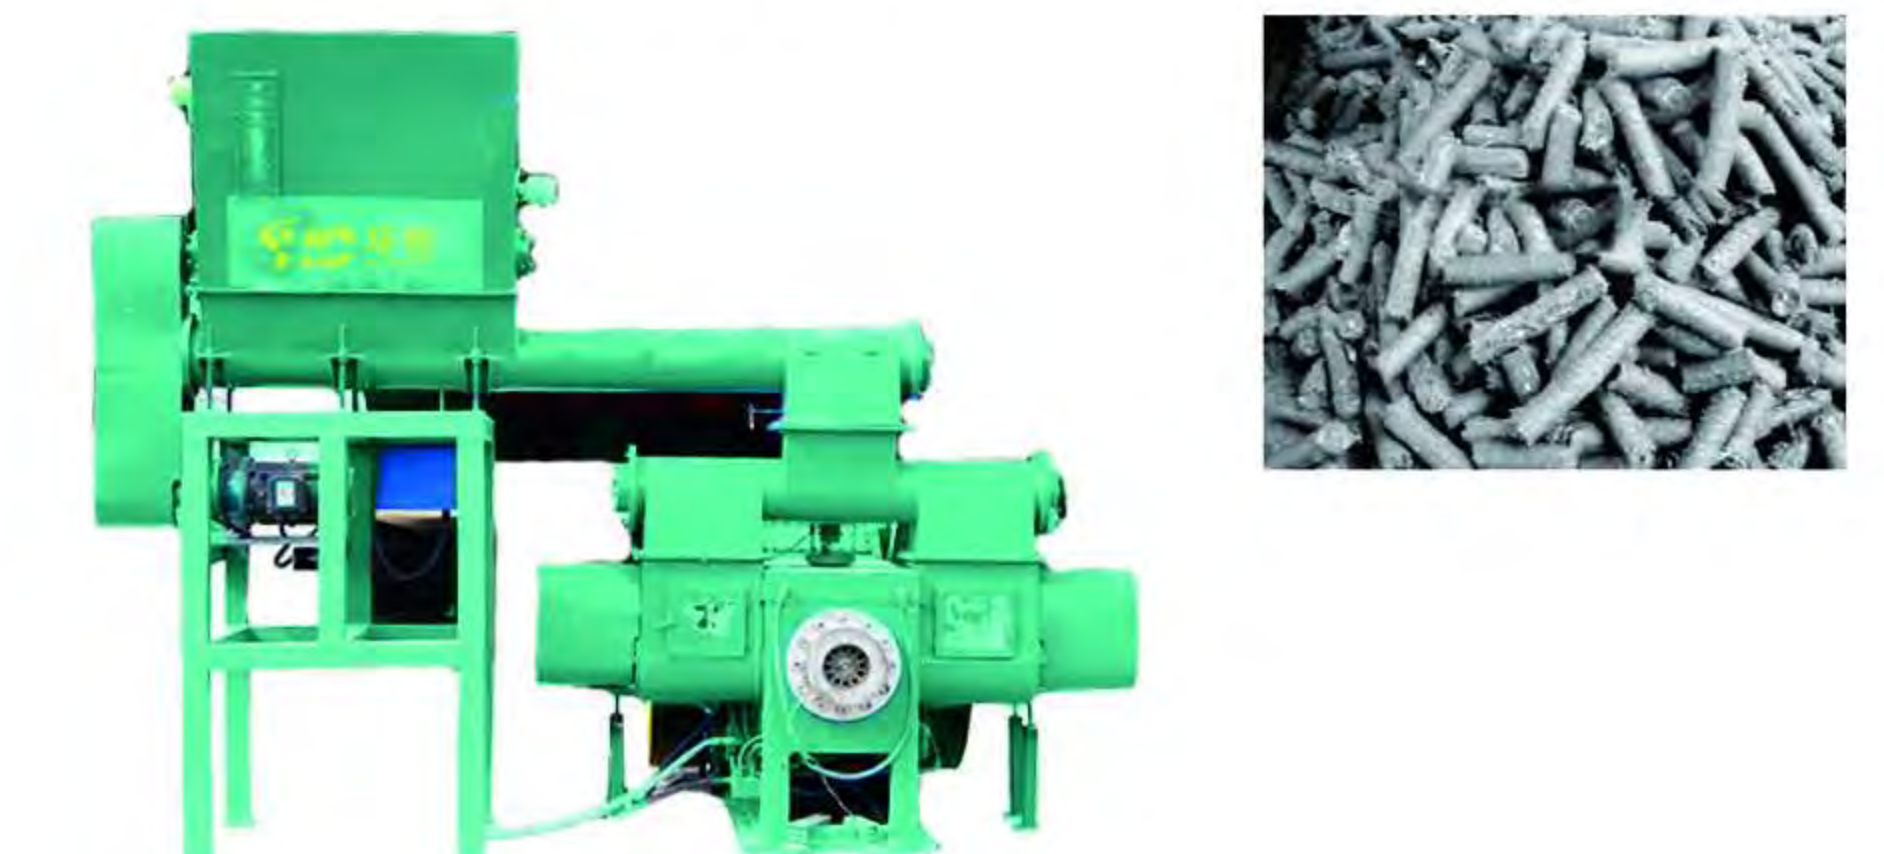

10 RDF 成型机 RDF Shaping Machine

主要压实成型RDF，提高热值，方便运输。
Mainly is used to pressing and shaping RDF to increase the calorific value and convenient transportation.

作为工厂，我们也乐意各类环保企业代加工各种新型固废处理设备，欢迎新老客户来电垂询。
As a factory,we would like to accept the various special equipment of solid waste for different environment protection enterprises. Welcome you to call us.