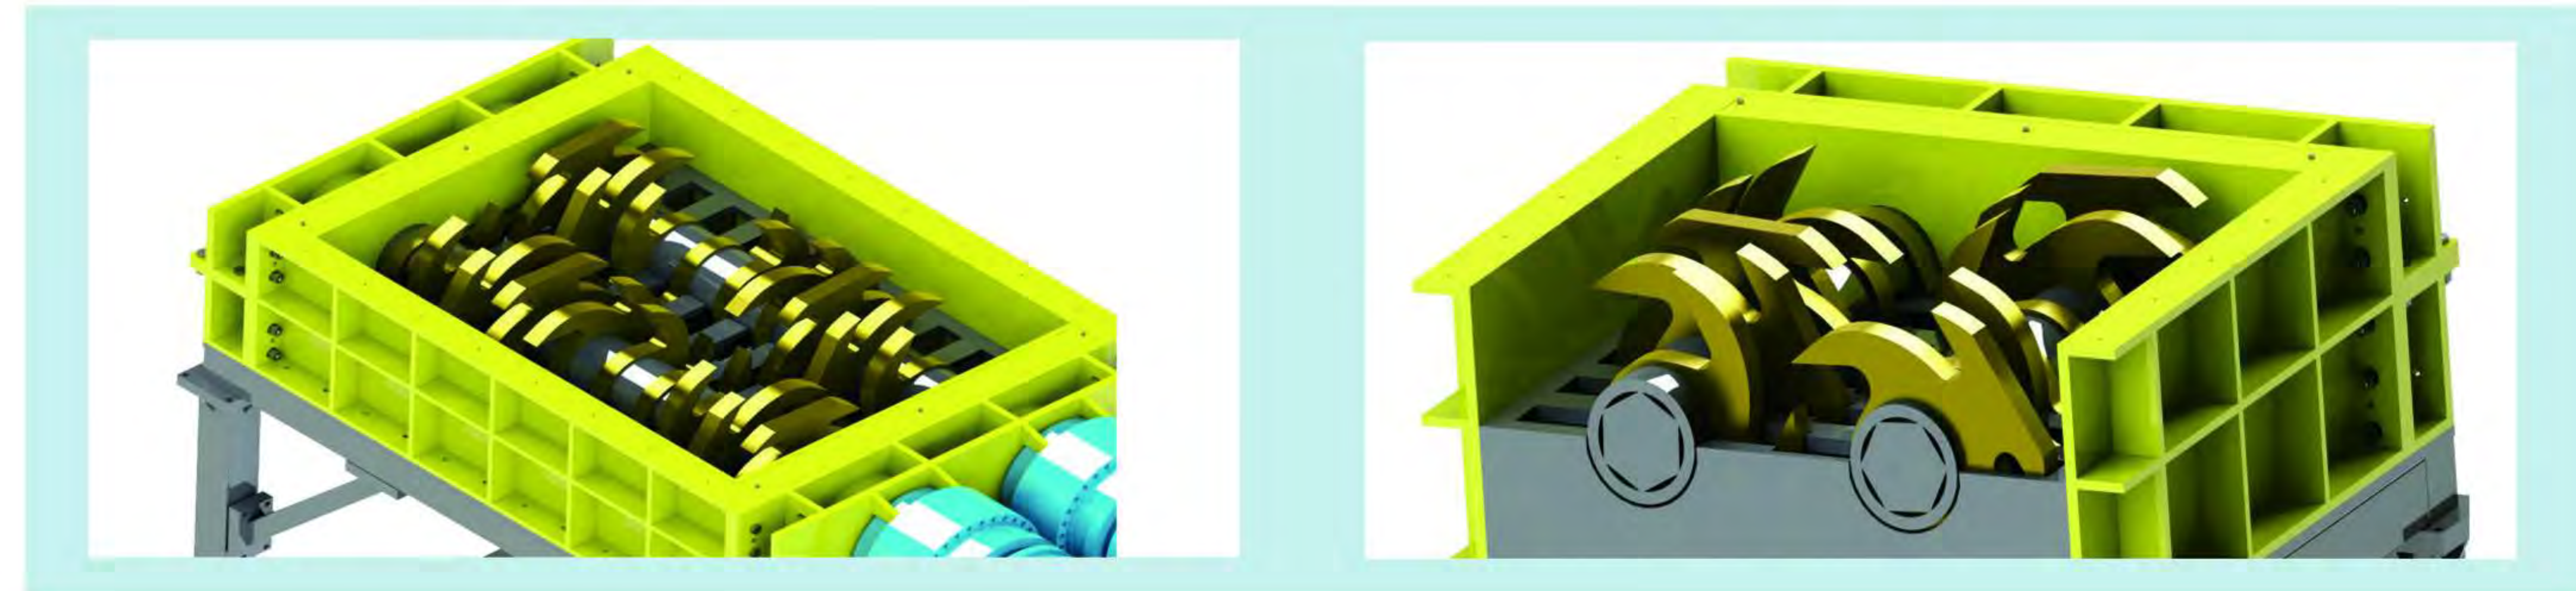

**环创** 生活垃圾分选+RDF线  
Municipal Solid Waste Sorting+RDF System

生活垃圾成分复杂多变，可回收价值组分各不相同，环创生活垃圾分选+RDF线的主要作用是将生活垃圾分选出纸张，塑料，铁，铝等有回收价值的废料后，将剩下的可燃物粉碎为RDF为汽化发电厂或水泥厂提供再生燃料。

MSW is including different complex composition, the renewable recycling fraction is different as well, It's the main function of Huangchuang Municipal Solid Waste Sorting+ RDF system to sort out the valuable waste paper, plastic, ferrous, non-ferrous and etc, then to make shredded Reuse Derived Fuel (RDF) for gasification power factory or cement factory from remained combustible material.

## 2 破袋机 Bag Breaker

主要用于破袋方便后续的风选工序。HC-DS系列双轴撕碎机能够满足破袋机的要求。Bag breaker is mainly used to break the packages of household garbage for subsequent sorting procedures.HC-DS double shaft shredder will be able to meet this requirement of breaking bags.

## 3 滚筒筛分机 Trommel Screen

生活垃圾被分为两路，大于80mm和小于80mm,筛网尺寸是可调整的。Household garbage will be divided into two fractions base on different size (one fraction will less 80mm as party above screen,one fraction will more 80mm as party under screen) , the sieve size will be able to adjust in according with real condition.

## 5 悬挂式磁选机 Hanging Magnetic Separator

主要用于从生活垃圾中选出铁。  
Mainly is used to sort out ferrous.