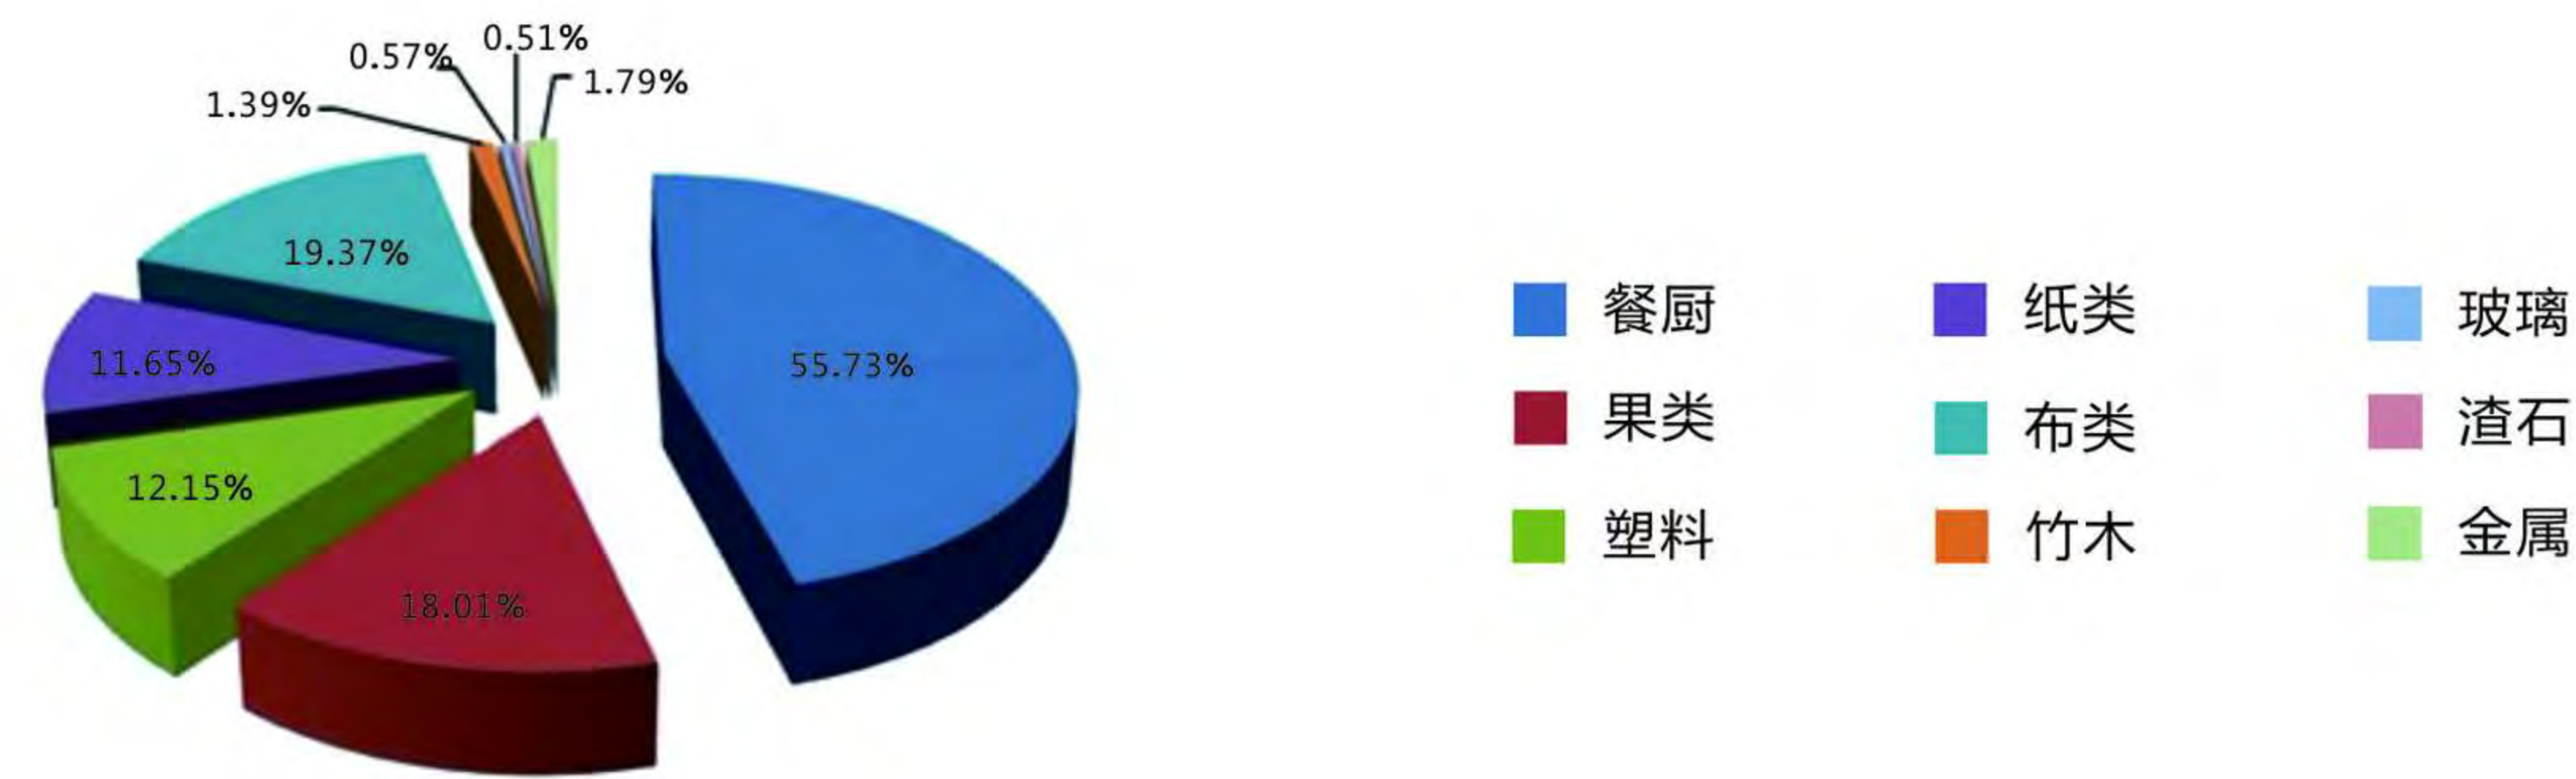

生活垃圾成分复杂多变，可回收价值组分各不相同，环创生活垃圾分选+RDF线的主要作用是将生活垃圾分选出纸张，塑料，铁，铝等有回收价值的废料后，将剩下的可燃物粉碎为RDF为汽化发电厂或水泥厂提供再生燃料。

MSW is including different complex composition, the renewable recycling fraction is different as well, It's the main function of Huangchuang Municipal Solid Waste Sorting+ RDF system to sort out the valuable waste paper, plastic, ferrous, non-ferrous and etc, then to make shredded Reuse Derived Fuel (RDF) for gasification power factory or cement factory from remained combustible material.

生活垃圾成分饼状图
Pie Chart of Municipal Solid Waste

一般生活垃圾成分表 Ordinary Composition List of Household Garbage

纸类 Paper	塑料 Plastic	金属 Metal	厨余类 Organics	橡胶物 Rubber &Textile	玻璃 Glass	竹木 Wood &Bamboo	渣石 Stone &Sand	电子垃圾 E-waste