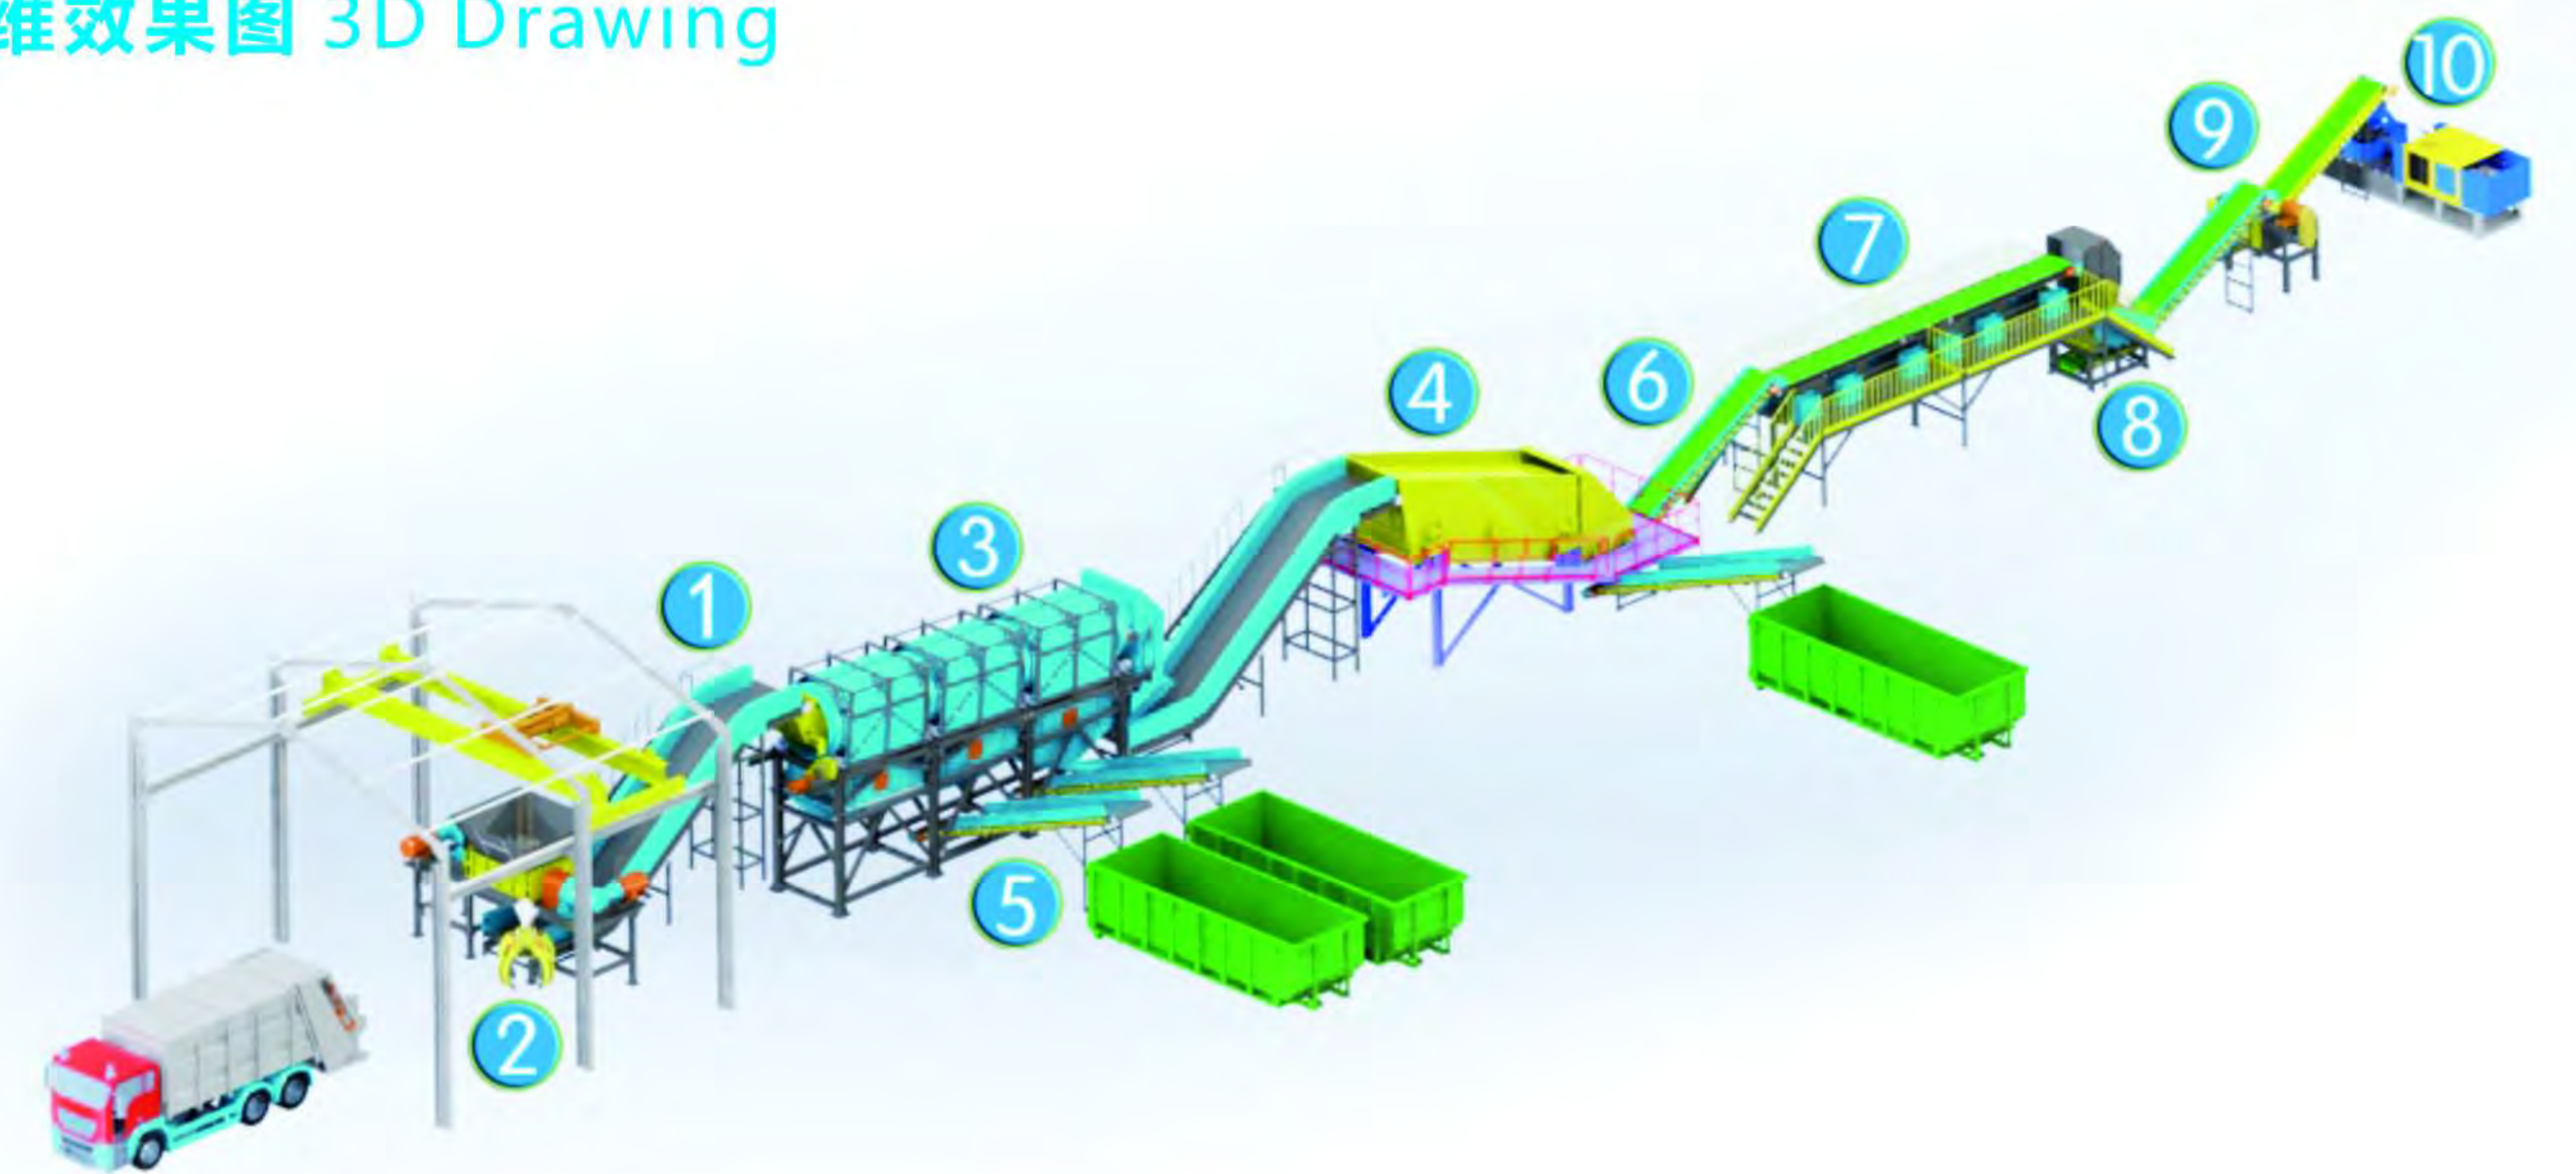

三维效果图 3D Drawing

主要设备清单及描述 Main Equipment List and Description

1 链板上料机或皮带上料机 Slat Feeder or Belt Feeder