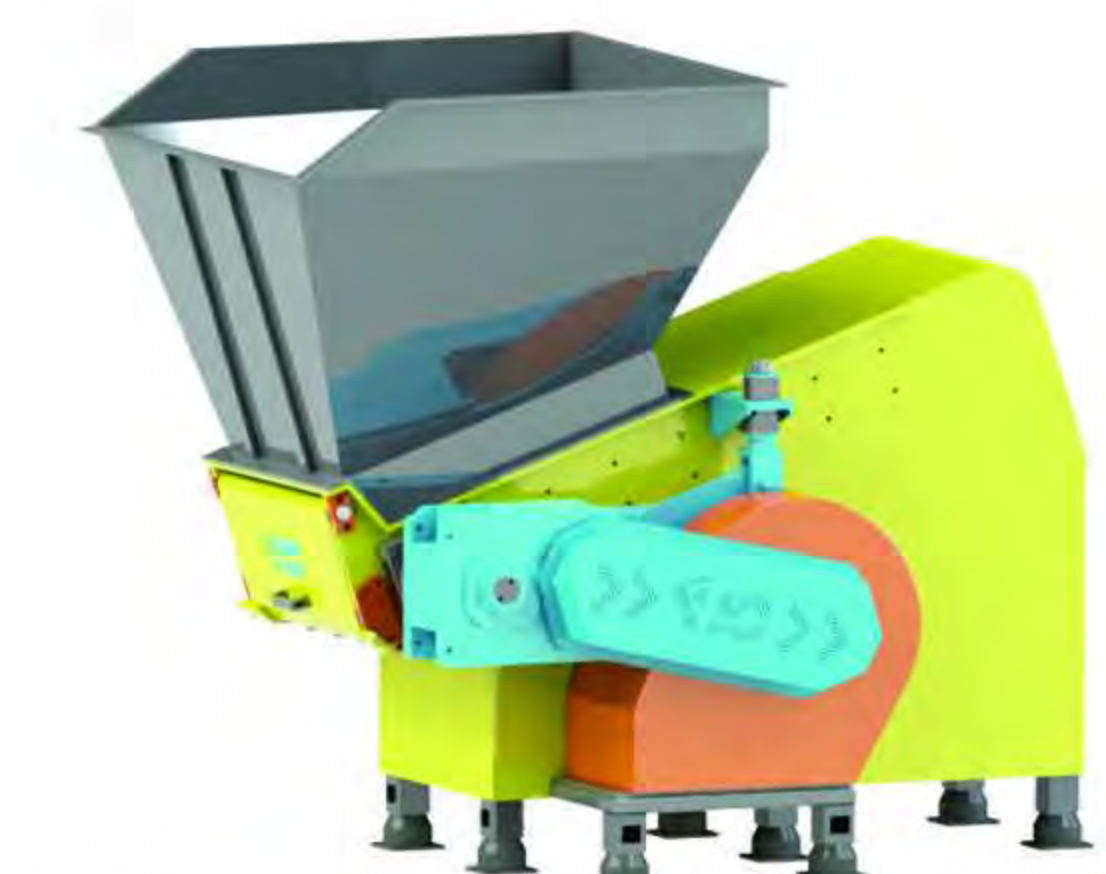

8 RDF撕碎机 RDF Shredder

HC-SS系列可满足RDF撕碎要求
HC-SS series will be able to meet RDF shredding requirement.