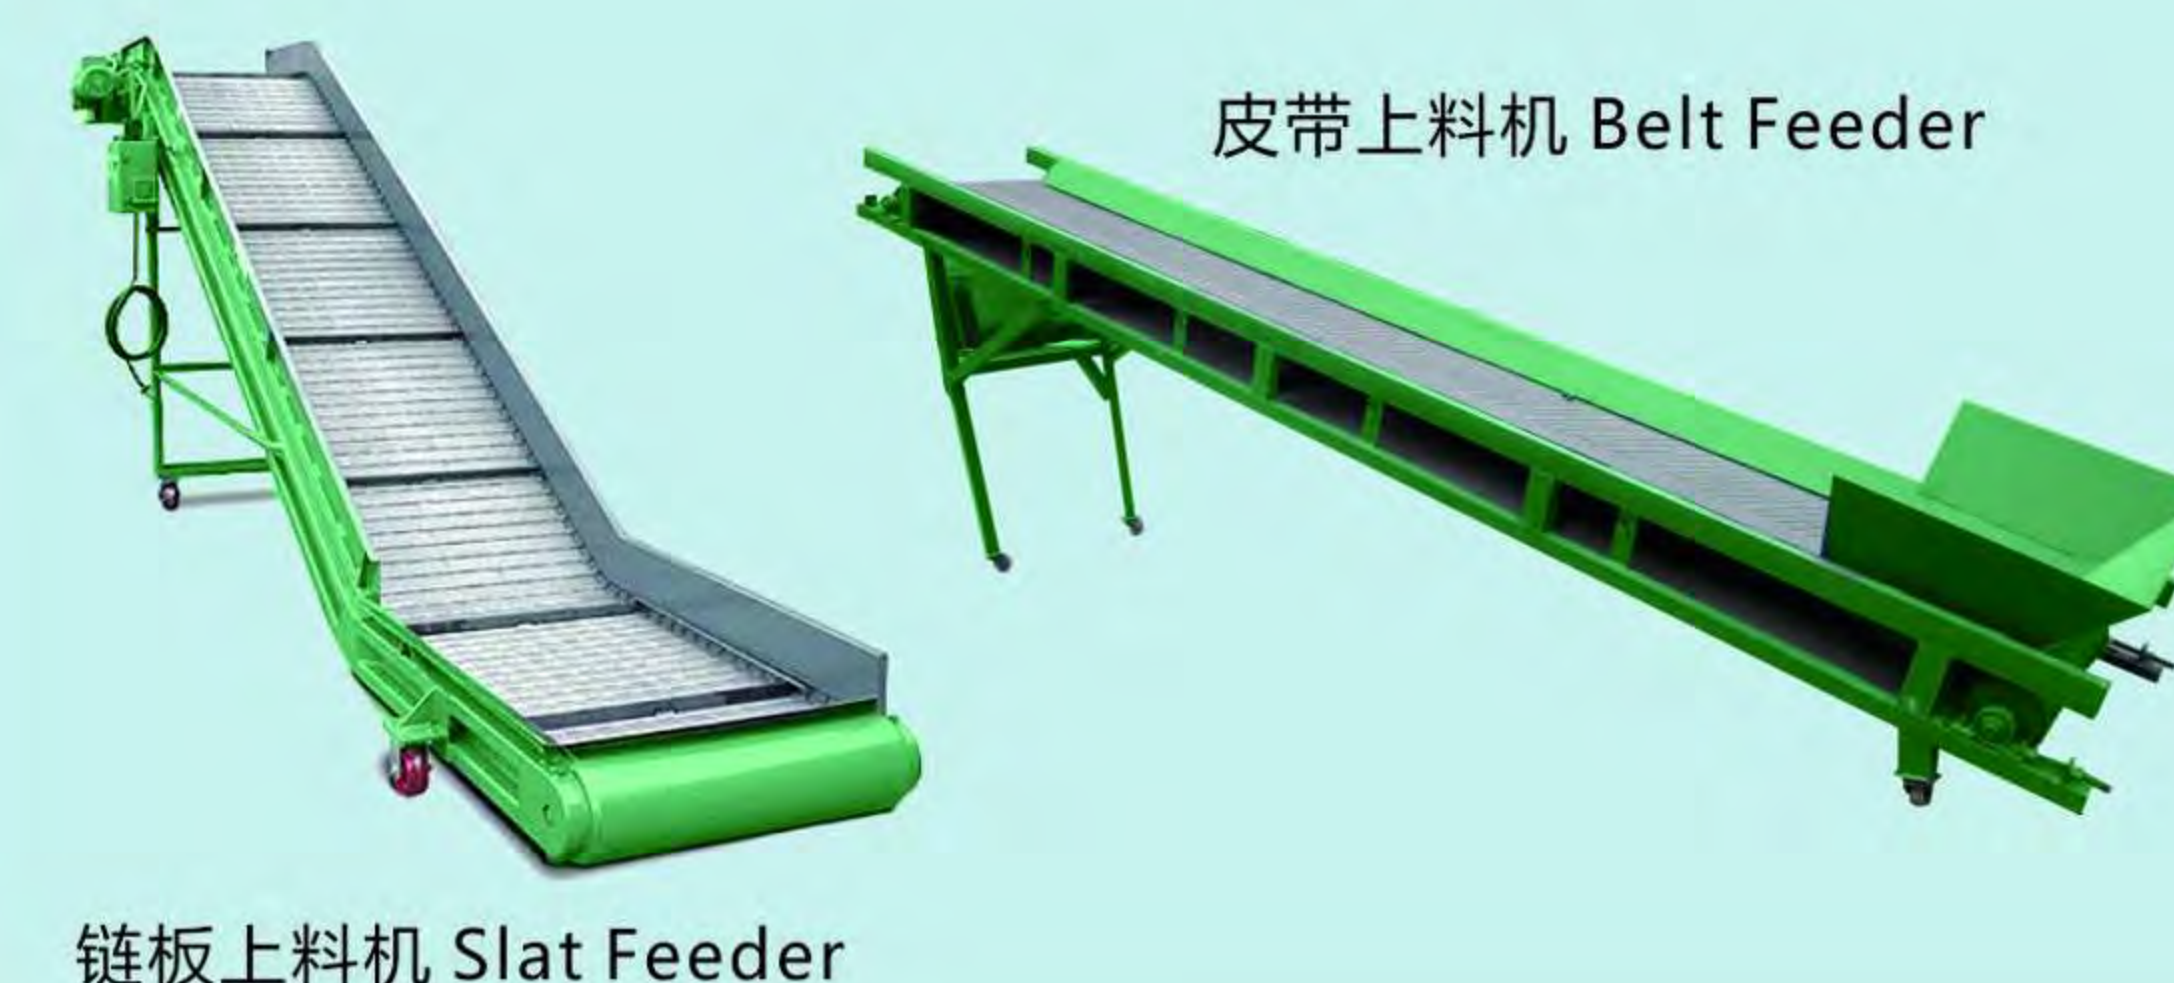

我们可以根据客户需要，定制各类链板上料机和皮带上料机和皮带输送机。We will can make special various slat feeder or belt feeder or belt conveyor in according to customers' real requirements.